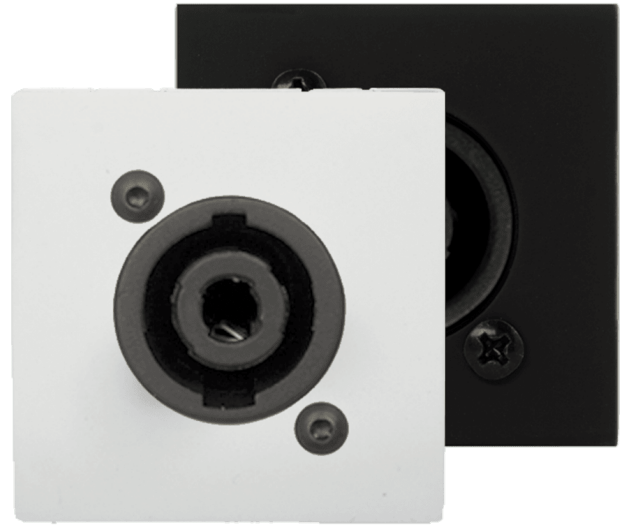

Product information:

Connection plate with Neutrik Speakon connector, designed to be used with bTicino installation materials. Available in Black (/B) & White (/W). (Mounting frame and cover plate not included)

Variants:

- CP43SPE/W - White version