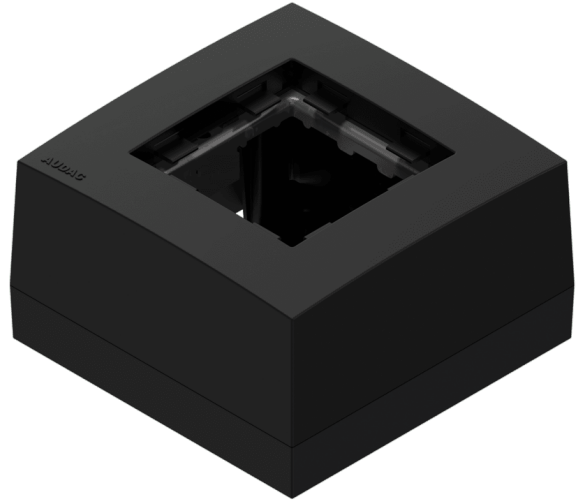

CP45BOX1

Surface mount box for 45x45 standard range

Product information:

Surface mount box for 45X45 standard range

Variants:

- CP45BOX1/W - White version