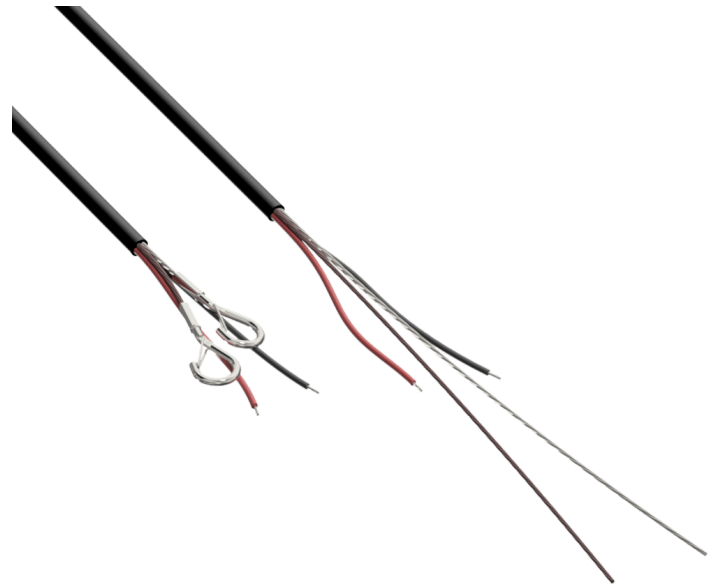

### Product information:

---

A connection cable with conductors and a steel suspension and safety wire in a single outer jacket. This offers the cleanest and most elegant solution for connecting and mounting the loudspeaker. This professional connection cable with two integrated steel cores for suspending adds an additional drop safety for the loudspeaker. Fixation is made through two snap-hooks on one end and a dual Grippler™ fixation on the other end. The cable length of 10 meters offers possibilities for a wide variety of ceiling heights. An innovatively designed rear cover of the ALTI pendant loudspeakers (not suited for ALTIxM series) can be placed after installation and hides the connection and suspension on the speaker end. The ceiling end connections are covered through a cable cover.

### Variants:

---

- DSC100/B - Black
- DSC100/W - White