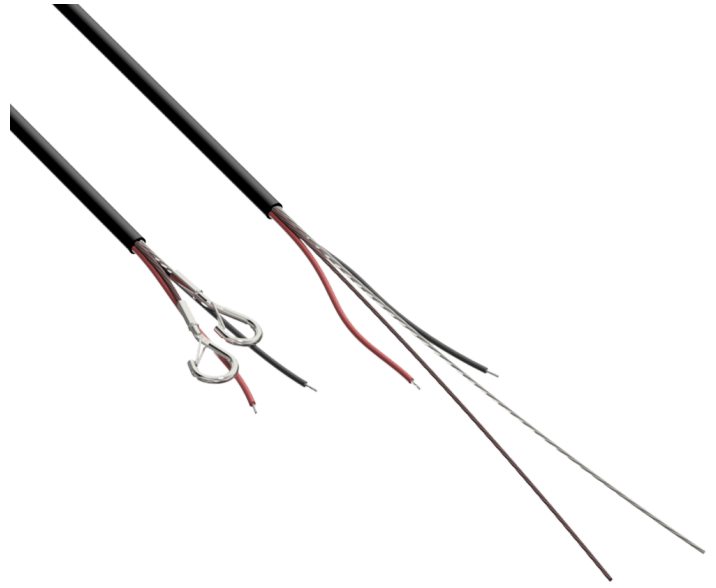

Product information:

A connection cable with conductors and a steel suspension and safety wire in a single outer jacket. This offers the cleanest and most elegant solution for connecting and mounting the loudspeaker. This professional connection cable with two integrated steel cores for suspending adds an additional drop safety for the loudspeaker. Fixation is made through two snap-hooks on one end and a dual Gripple™ fixation on the other end. The cable length of 7 meters offers possibilities for a wide variety of ceiling heights. An innovatively designed rear cover of the ALTI pendant loudspeakers (not suited for ALTIxM series) can be placed after installation and hides the connection and suspension on the speaker end. The ceiling end connections are covered through a cable cover.

Variants:

- DSC70/B - Black
- DSC70/W - White