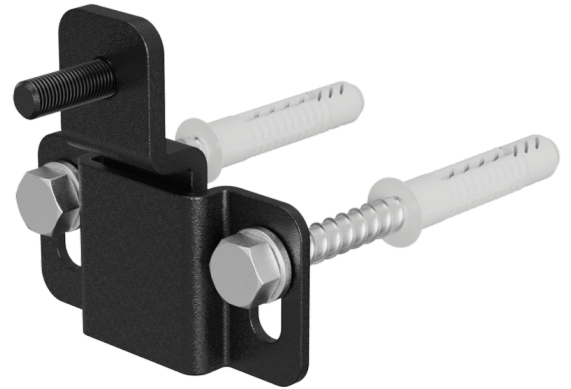

Product information:

The MBK102 is a mounting bracket that can be used to mount different kinds of bass cabinets with a limited size and weight. The simple, nevertheless very efficient principle provides an easy and quick installation. It is based on two protruding wall brackets and an L-bracket which have to be installed against the wall on the desired location. Two metal hooks and a rubber foot have to be fixed to the provided points on the bass cabinet, using the included screws. Subsequently, the metal hooks have to be hooked into the protruding part of the wall brackets while the rubber foot slides over the L-bracket, preventing accidental lift-out of the cabinet.

Variants:

- MBK102/B - Black version